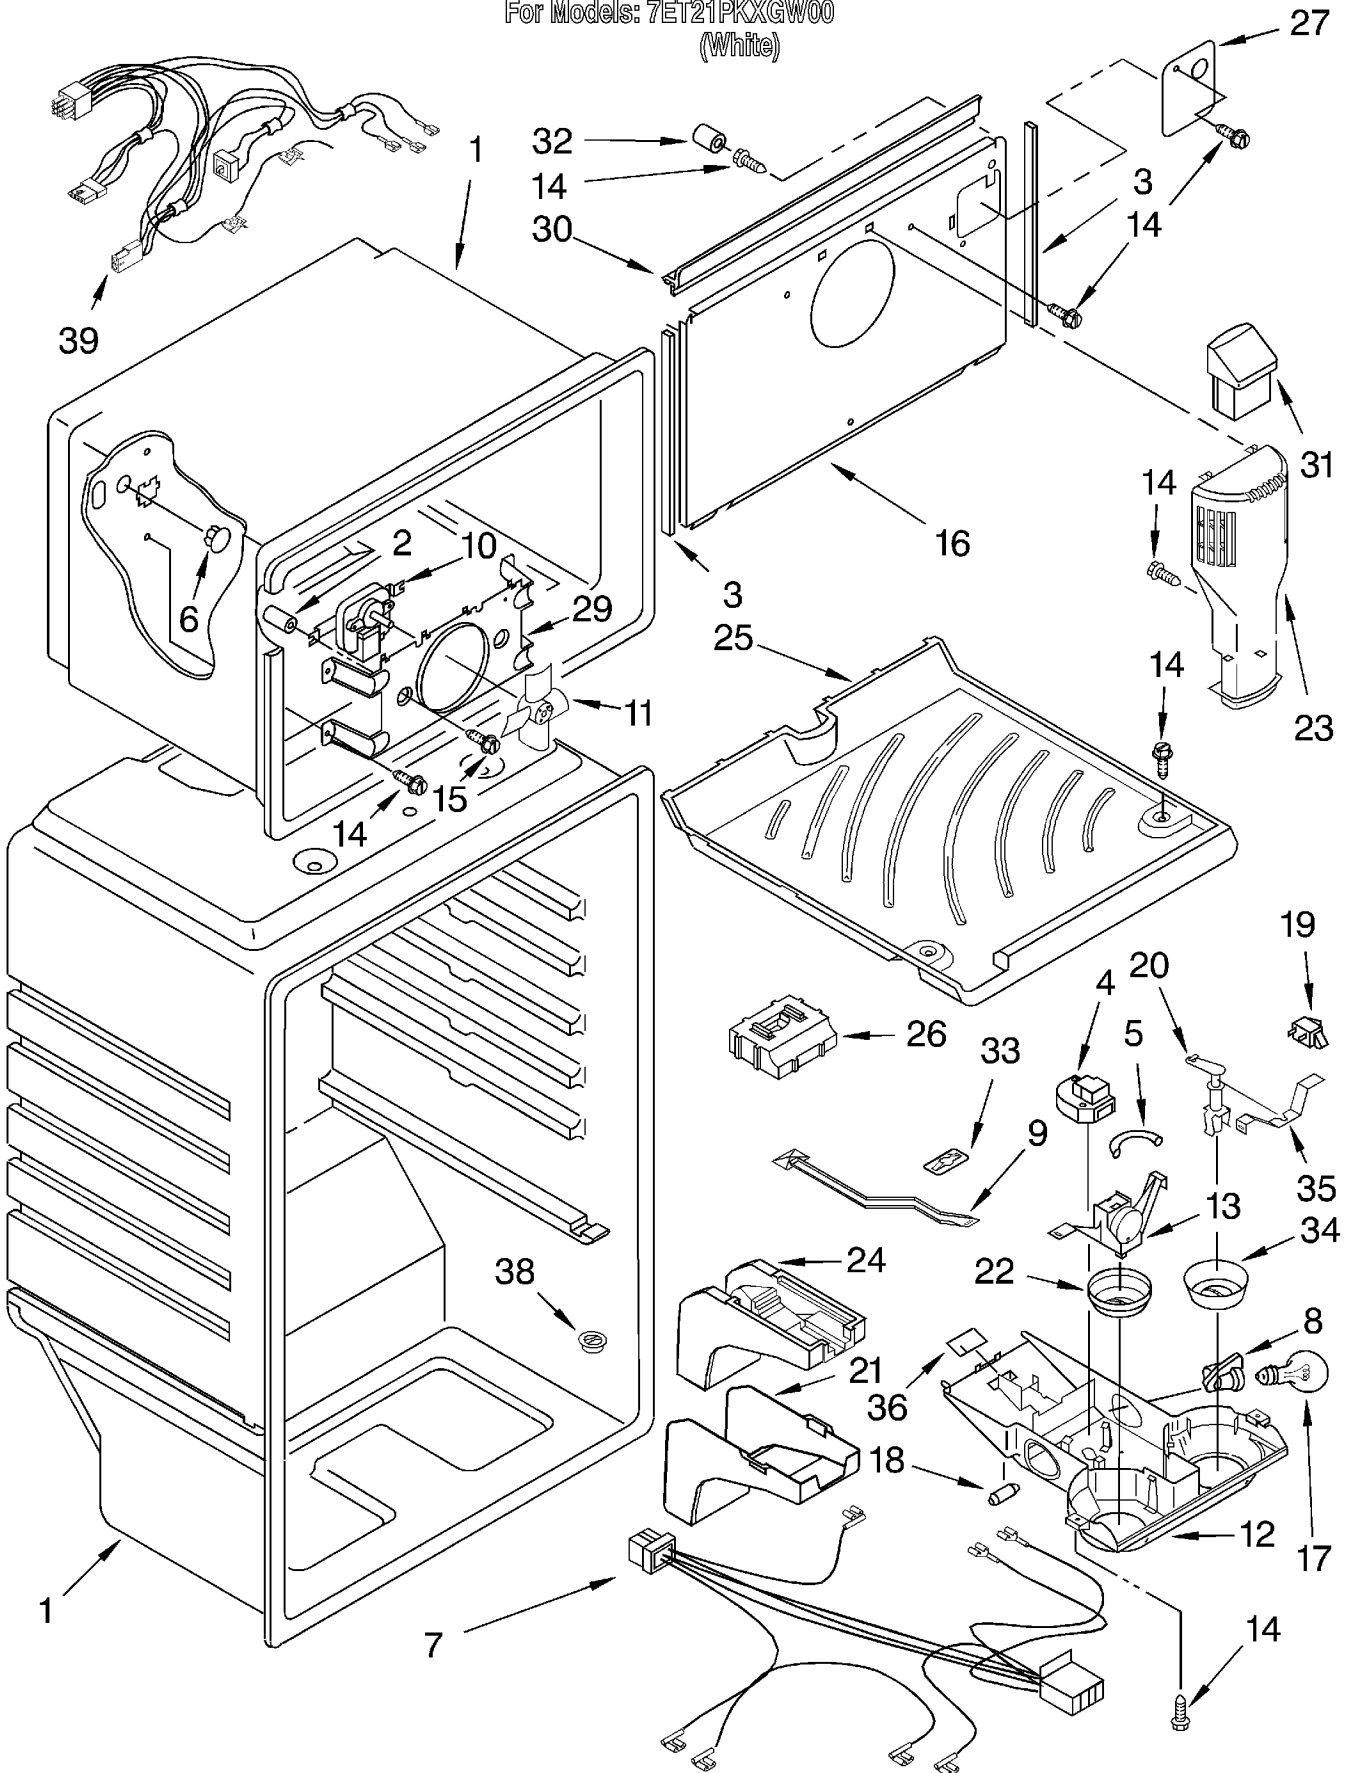

# DOOR PARTS

For Models: 7ET21PKXGW00  
(White)

1	2183920	Refrigerator Door (Includes #9 & #22)
2	2193553W	Handle, Trim
5	2193351W	Handle Center
6	489357	Screw
8	487909	Screw
9		Door Gasket, Magnetic
	2159061	Mist Beige
13	2175383	Nameplate
16	2195378	Trim, Door Shelf
17	489028	Screw
19	2182489	Freezer Door (Includes #22 & #23)
20	2189000	Hole Plug
21	2159304	Shelf, Flip-Up
22	2183003	Thimble
23		Door Gasket, Magnetic
	2159060	Mist Beige
25	2195395	Bin, Door Shelf
26	2189202	Bracket, Door Stop (2)
27	488921	Screw
28	844478	Hole Plug
29	2156007	Plug-Trim
30	2156006	Plug-Trim
31	2177130	Compartment Door
33	2193350W	Handle, F.C.
37	2195947	Trim-Door (2)
41	2195916	Endcap (4)
42	2195948	Trim, Door
100	2199047	FeaturePak (Includes 16, 25, 29, 30, 31, 37, 41, 42) Also See Shelf Parts Page.

# LINER PARTS

For Models: 7ET21PKXGW00  
(White)

1		Liner (Not A Serviceable Part)
2	531933	Grommet (2)
3	2184634	Gasket, Evaporator Cover (Side)
4	2193084	Timer, Defrost
5	549512	Thermostat Tube Barrier
6	941839	Hole Plug
7	2193493	Wire Assy. Control Box
8	2162085	Socket, Light (2)
9	2179858	Damper, Air
10	2183448	Fan Motor
11	2163777	Fan Blade
12	2179790	Control Box
13	2197536	Thermostat Assy. (Includes Items 5, 18 & 36)
14	489478	Screw
15	489412	Screw
16	2189823	Cover-Evaporator
17	527949	Light Bulb (2)
18	2163802	Weight, Thermal
19	1118894	Switch, Rocker Arm
20	2179859	Post, Damper
21	2176281	Cover, Air Diffuser
22	2193455	Knob, Thermostat
23	2182340	Air Tower
24	2176280	Air Diffuser, Bottom
25	2184617	Freezer Floor
26	2179877	Air Diffuser, Top
27	2190688	Cover, Hole
29	2198901	Bracket, Fan Motor
30	2184635	Gasket, Evaporator Cover (Top)
31	2174629	Air Return & Foil Assembly
32	487996	Cap
33	2176341	Clip, Defrost Timer
34	2176297	Knob, Damper
35	2163810	Bracket, Damper Knob
36	2172532	Seal, Rear Thermostat
38	2171931	Valve, Release
39	2195656	Wire Assembly, Freezer Compartment